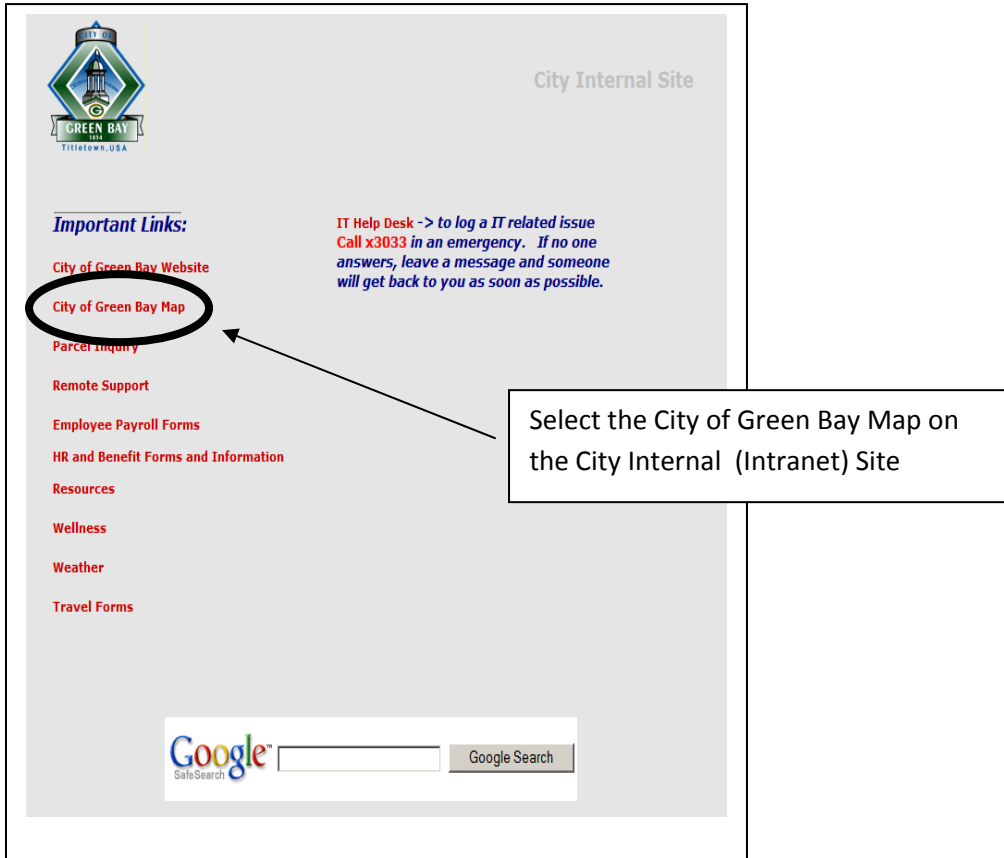

1. Select hyperlink to City interactive Map

2. Interactive map will appear.

To move around the map.

Left mouse button will pan map

Scroll wheel to zoom in/out

Shift + left mouse button – draw box on screen to zoom to area

Ctrl + Shift + left mouse button – draw box on screen to zoom out

3. Toolbar

Layers

Search

Search Results

Identify

Selecting identify and clicking the mouse on a parcel on the map will pop up another web page with parcel information

Measure

Select measure tool and draw a line or area on the map to get the measurement

Print

Dual View