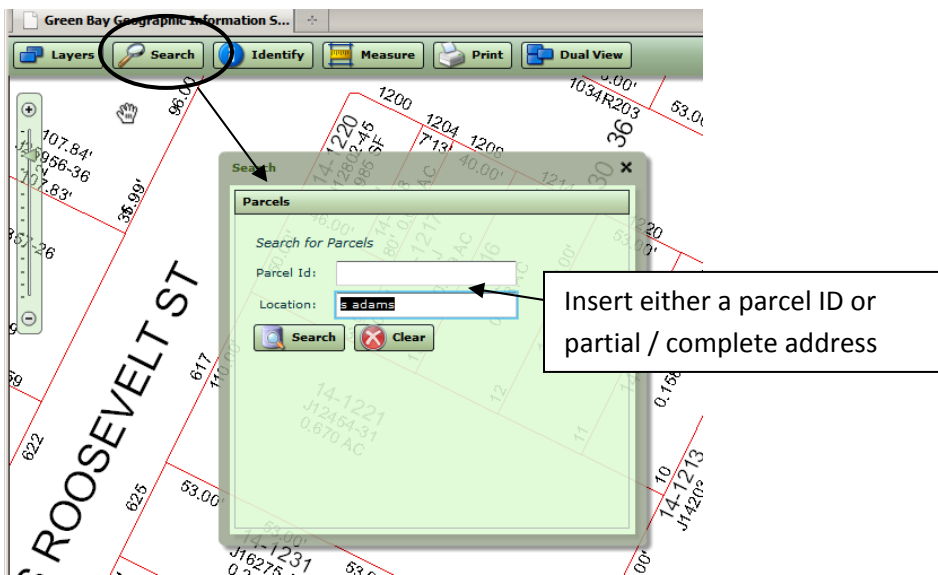

1. Select hyperlink to City interactive Map

2. Interactive map will appear.

To move around the map.

Left mouse button will pan map

Scroll wheel to zoom in/out

Shift + left mouse button – draw box on screen to zoom to area

Ctrl + Shift + left mouse button – draw box on screen to zoom out

3. Toolbar

Layers

Search

Search Results

Identify

Selecting identify and clicking the mouse on a parcel on the map will pop up another web page with parcel information

Measure

Select measure tool and draw a line or area on the map to get the measurement

Print

Dual View