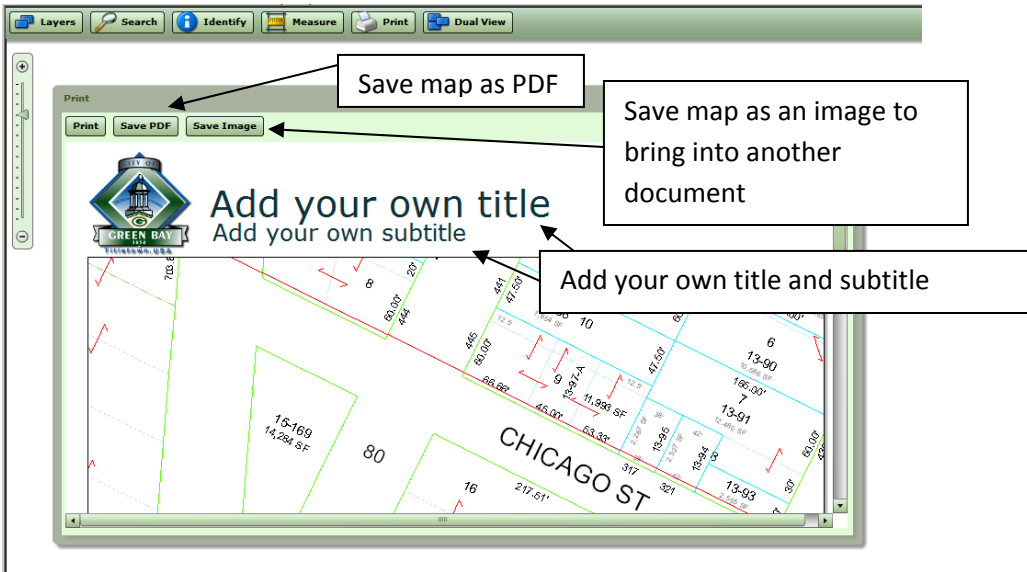

1. Select hyperlink to City interactive Map

2. Interactive map will appear.

To move around the map.

Left mouse button will pan map

Scroll wheel to zoom in/out

Shift + left mouse button – draw box on screen to zoom to area

Ctrl + Shift + left mouse button – draw box on screen to zoom out

3. Toolbar

Layers

Search

Search Results

Identify

Selecting identify and clicking the mouse on a parcel on the map will pop up another web page with parcel information

Measure

Select measure tool and draw a line or area on the map to get the measurement

Print

Dual View