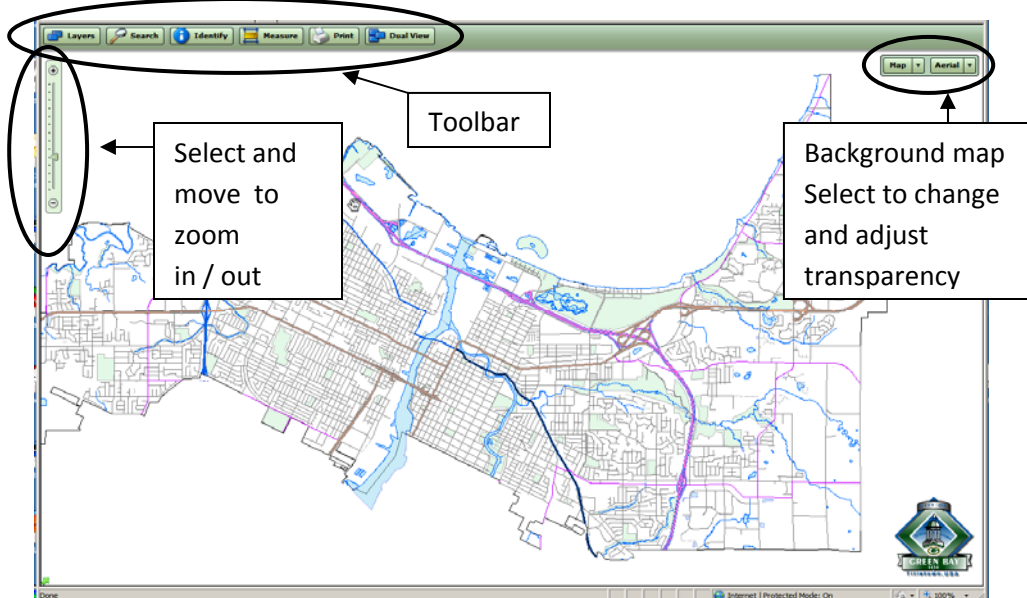

1. Select hyperlink to City interactive Map

2. Interactive map will appear.

To move around the map.

Left mouse button will pan map

Scroll wheel to zoom in/out

Shift + left mouse button – draw box on screen to zoom to area

Ctrl + Shift + left mouse button – draw box on screen to zoom out

3. Toolbar

Layers

Search

Search Results

Identify

Selecting identify and clicking the mouse on a parcel on the map will pop up another web page with parcel information

Measure

Select measure tool and draw a line or area on the map to get the measurement

Print

Dual View