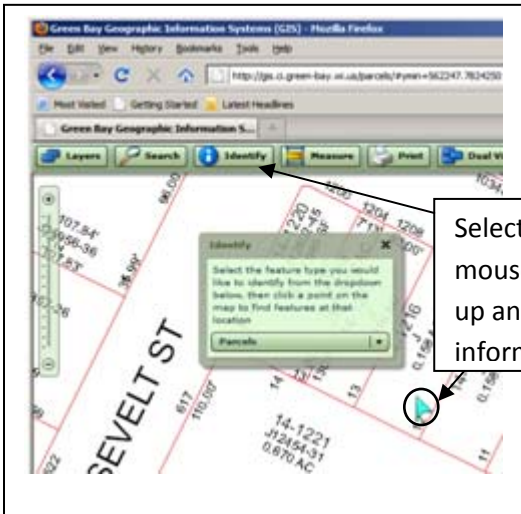

1. Select hyperlink to City interactive Map

2. Interactive map will appear.

To move around the map.

Left mouse button will pan map

Scroll wheel to zoom in/out

Shift + left mouse button – draw box on screen to zoom to area

Ctrl + Shift + left mouse button – draw box on screen to zoom out

3. Toolbar

Layers

Search

Search Results

Identify

Selecting identify and clicking the mouse on a parcel on the map will pop up another web page with parcel information

Measure

Select measure tool and draw a line or area on the map to get the measurement

Print

Dual View