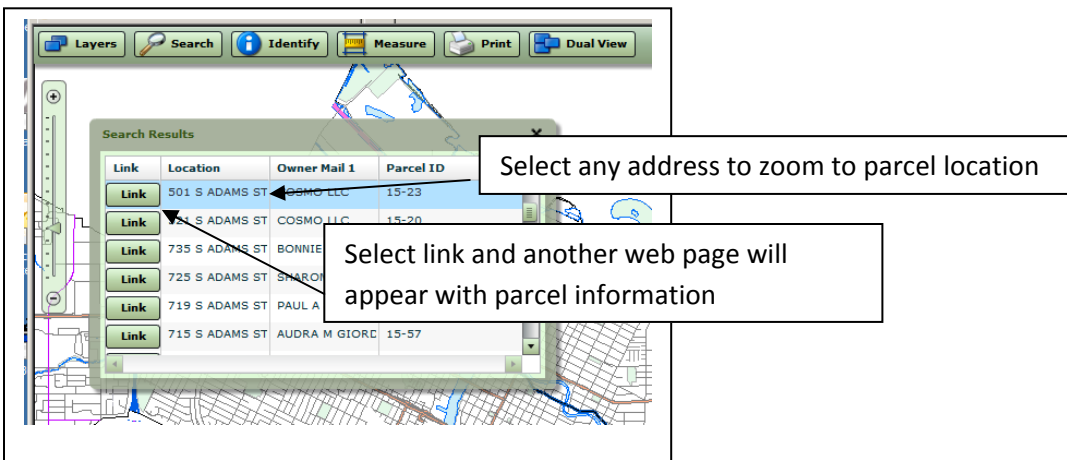

1. Select hyperlink to City interactive Map

2. Interactive map will appear.

To move around the map.

Left mouse button will pan map

Scroll wheel to zoom in/out

Shift + left mouse button – draw box on screen to zoom to area

Ctrl + Shift + left mouse button – draw box on screen to zoom out

3. Toolbar

Layers

Search

Search Results

Identify

Selecting identify and clicking the mouse on a parcel on the map will pop up another web page with parcel information

Measure

Select measure tool and draw a line or area on the map to get the measurement

Print

Dual View