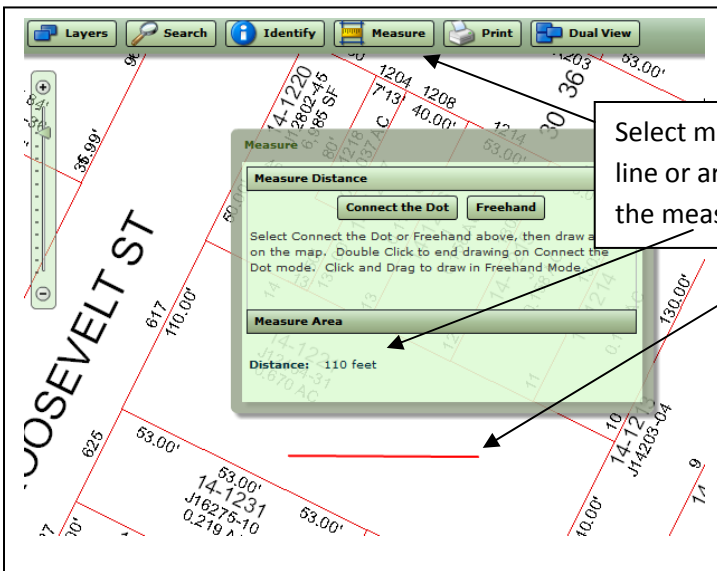

1. Select hyperlink to City interactive Map

2. Interactive map will appear.

To move around the map.

Left mouse button will pan map

Scroll wheel to zoom in/out

Shift + left mouse button – draw box on screen to zoom to area

Ctrl + Shift + left mouse button – draw box on screen to zoom out

3. Toolbar

Layers

Search

Search Results

Identify

Selecting identify and clicking the mouse on a parcel on the map will pop up another web page with parcel information

Measure

Select measure tool and draw a line or area on the map to get the measurement

Print

Dual View