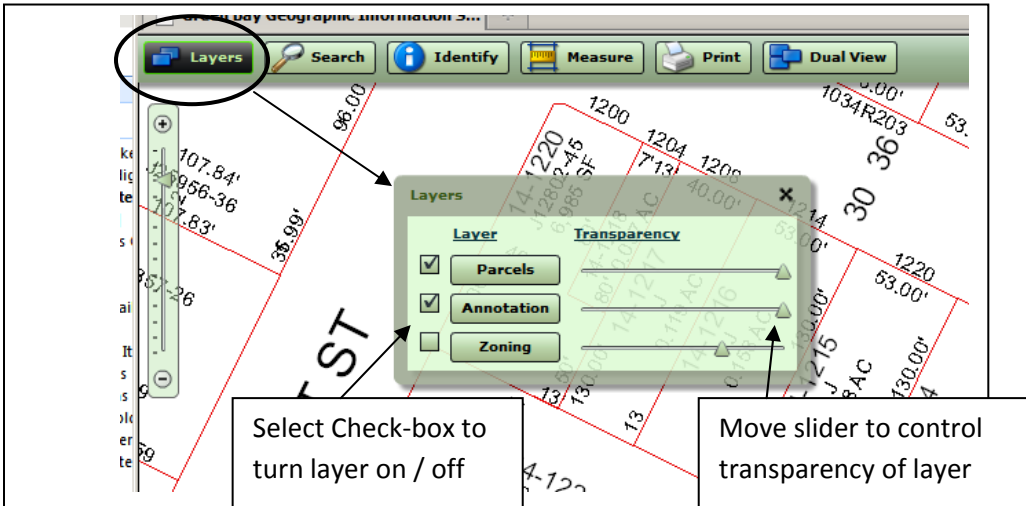

1. Select hyperlink to City interactive Map

2. Interactive map will appear.

To move around the map.

Left mouse button will pan map

Scroll wheel to zoom in/out

Shift + left mouse button – draw box on screen to zoom to area

Ctrl + Shift + left mouse button – draw box on screen to zoom out

3. Toolbar

Layers

Search

Search Results

Identify

Selecting identify and clicking the mouse on a parcel on the map will pop up another web page with parcel information

Measure

Select measure tool and draw a line or area on the map to get the measurement

Print

Dual View